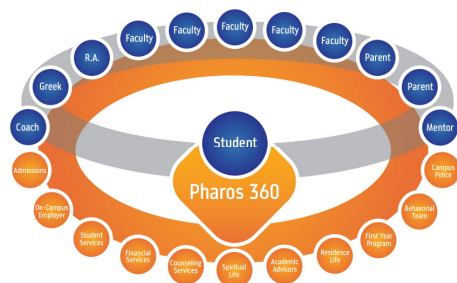

## Pharos 360 Success Stories

### Wheaton College: Building on Successes

Wheaton, IL—Dr. Melanie Humphreys, Dean of Student Care and Services at Wheaton College knows how important it is to respond quickly to students in need. She uses Pharos 360 so that she can have easy access to information about her students no matter what time it is, or where she is.

Pharos 360 also connects their Student Care Network and other support staff, which means that students experience personal and comprehensive care.

This kind of focus on student’s needs is one of the reasons Wheaton’s six-year graduation rate increased to 90% this year, an achievement only found among the most outstanding liberal arts campuses in America.